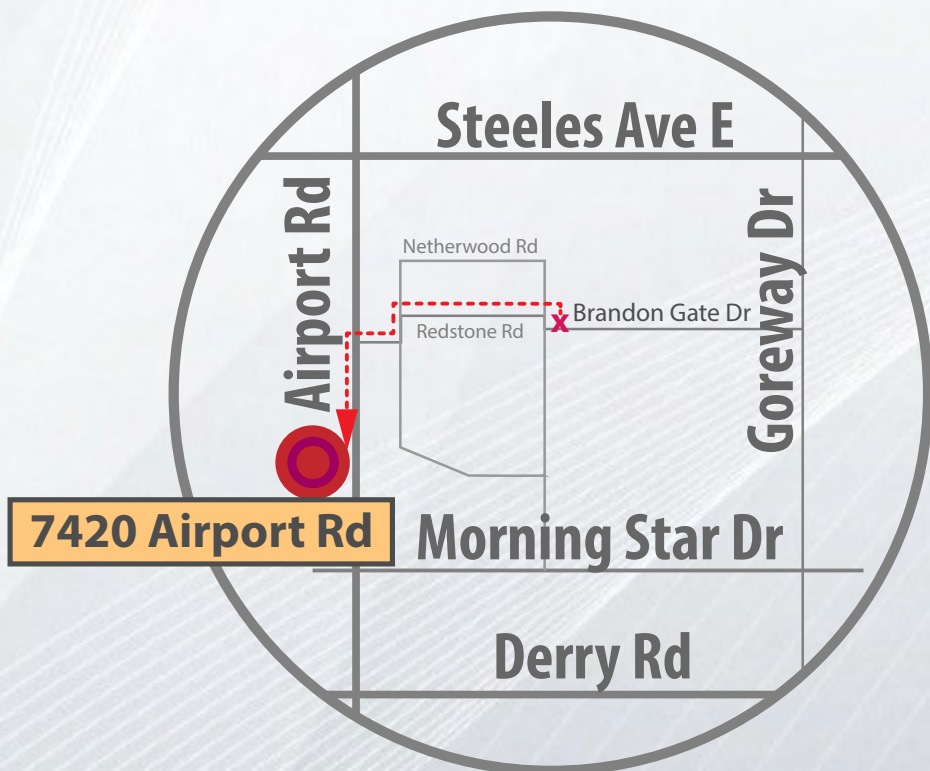

TCET Malton

We Are Moving Soon

This site will be closed on Monday, October 31.
We will reopen Tuesday, November 1, at our

NEW LOCATION

Centre for Education & Training
7420 Airport Road, Suite 102
(South of Steeles Avenue E, North of Morningstar Drive)
Mississauga, ON L4T 4E5
905-677-0007 | www.tcet.com

SERVICES AT THIS LOCATION

Employment Services
Language Assessment Centre
Newcomer Information Centre

TRANSPORTATION

Mississauga Bus Route #7

PARKING

FREE parking available on site to serve all our clients