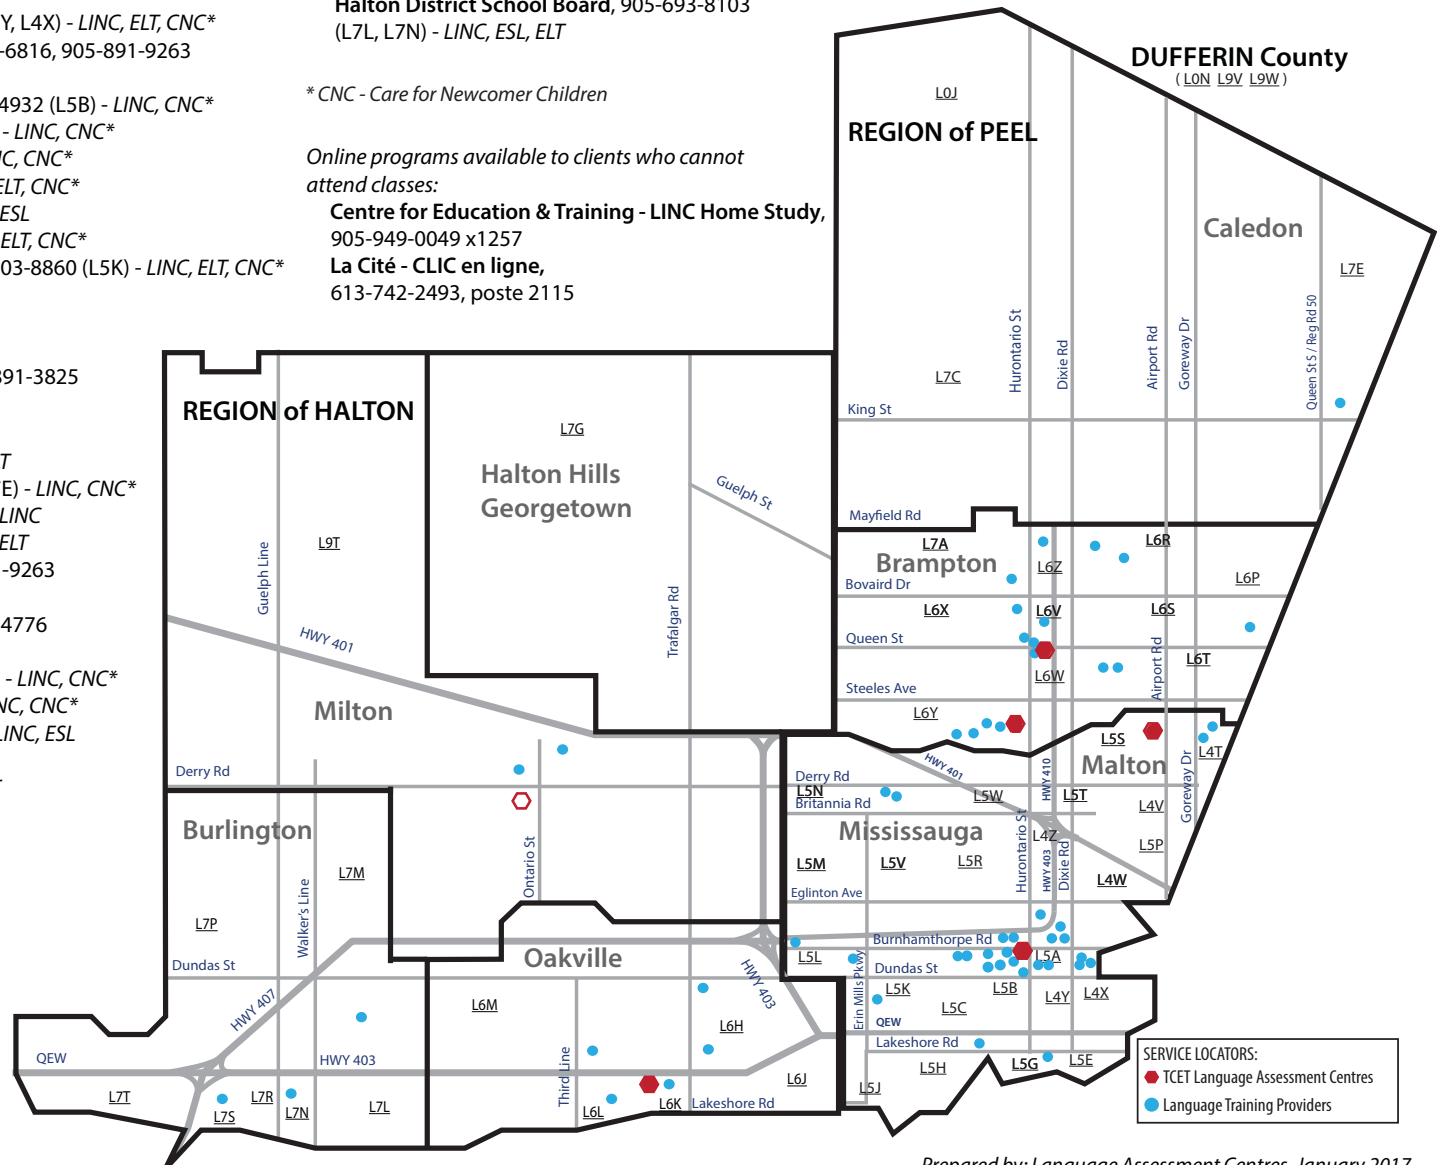

BRAMPTON / CALEDON

- ACCES Employment Services, 905-454-2316 (L6V) - ELT
- Caledon Community Services, 905-951-2300 x257 (L7E) - LINC, CNC*
- Catholic Crosscultural Services, 905-272-1703 (L6X) - LINC
- COSTI Immigrant Services, 905-451-7147 (L6X, L6V) - ELT
- Dufferin-Peel Catholic District School Board, 905-891-9263 (L6Y) - ESL
- India Rainbow Community Services of Peel, 905-459-4776 (L7A, L6W, L6Z) - LINC, CNC*
- Malton Neighbourhood Services, 905-794-7111 (L6P) - LINC, CNC*
- Muslim Community Services, 905-790-1910 (L6T) - LINC, CNC*
- Peel District School Board, 905-791-6700 (L6Y, L6R) - LINC, ESL
- Peel Multicultural Council, 905-819-1144 (L6R) - LINC
- Sheridan College, 905-459-7533 (L6Y) - LINC, ELT, OSLT

* CNC - Care for Newcomer Children

Online programs available to clients who cannot attend classes:

- Centre for Education & Training - LINC Home Study, 905-949-0049 x1257
- La Cité - CLIC en ligne, 613-742-2493, poste 2115